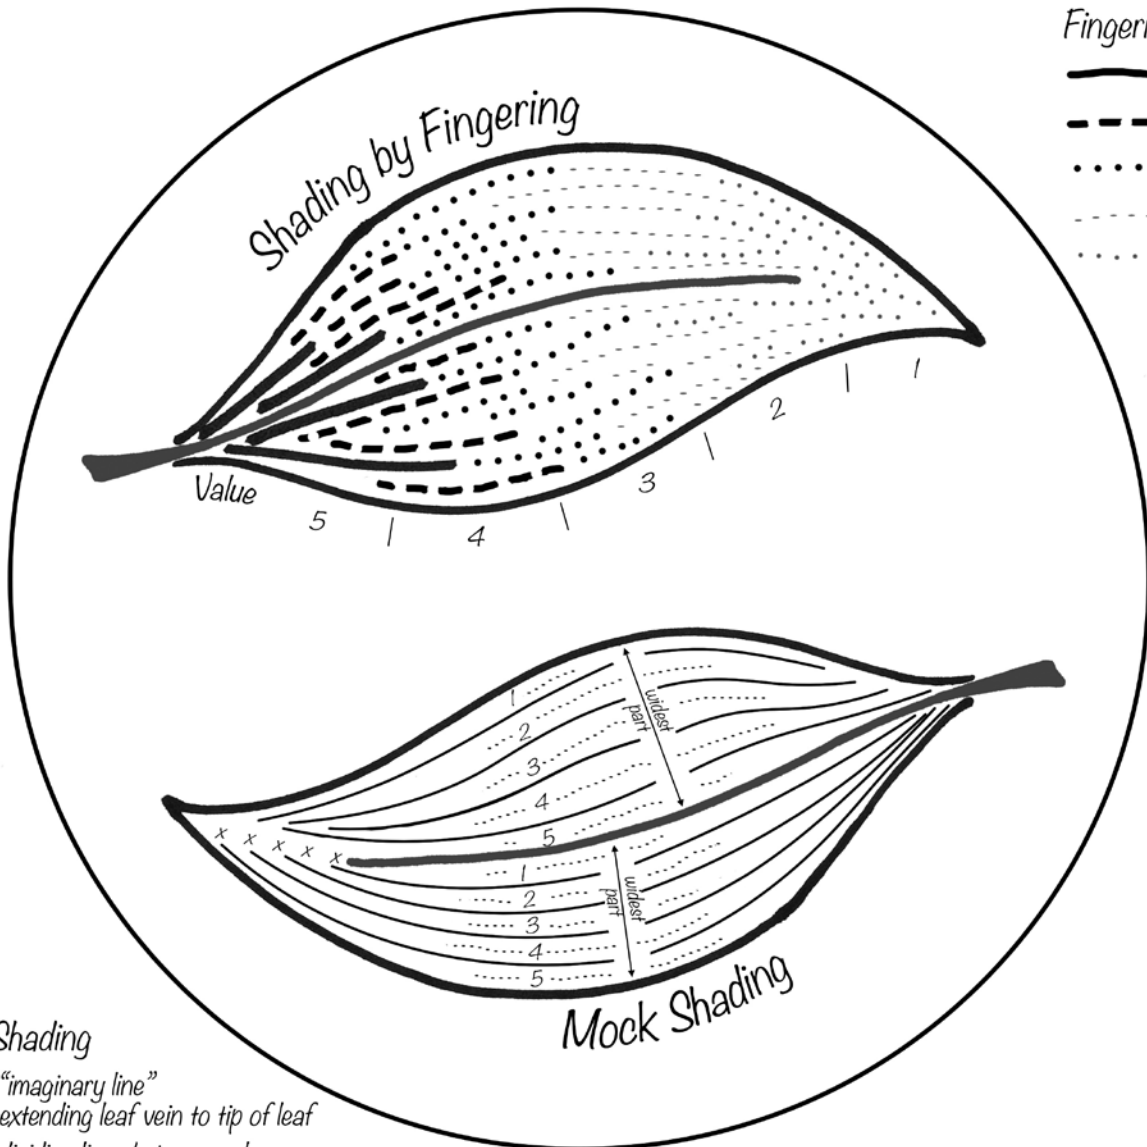

The Shaded Leaves Project

This is a "working version": the design is mirror-imaged to be a more convenient reference as you work.

Shading Styles - Working Version

Mock Shading

- x x x = "imaginary line"
extending leaf vein to tip of leaf
- = dividing lines between values
- = areas where extra "short rows"
may be needed to fill space